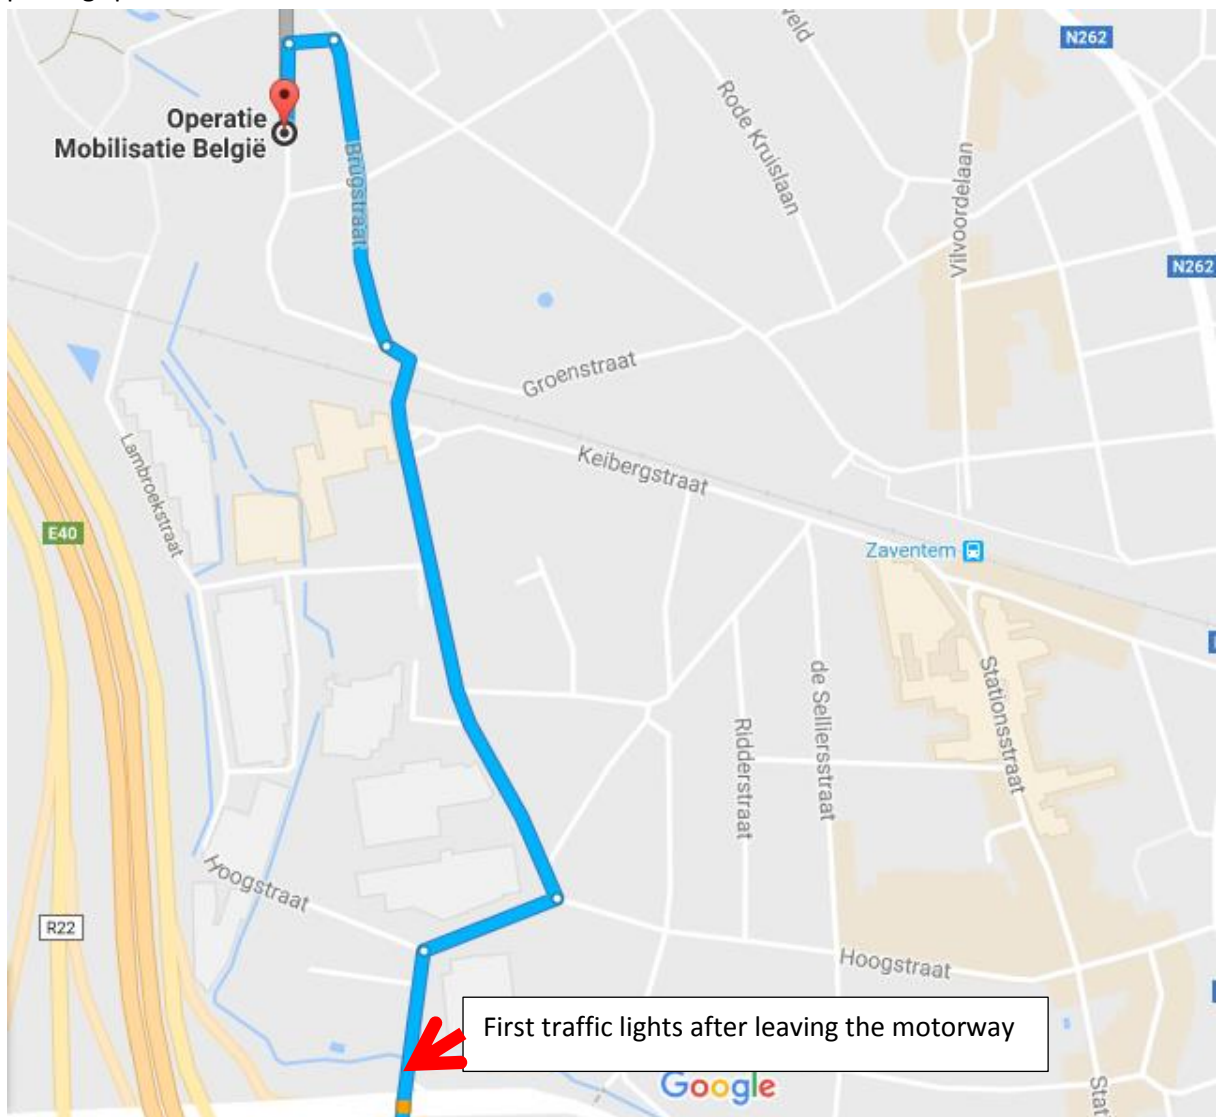

Baptismal service March 18th 2017, 11 AM

Location: OM (Operation Mobilisation) – Evangelical Church of Zaventem

Address: Fabrieksstraat 63, 1930 Zaventem

1. By car

Take to E40 in the direction of Brussels, follow the the ring (R0) in the direction of Gent/Antwerpen and take the first exit (exit 3, Zaventem Henneaulaan). At the first traffic lights continue straight ahead and follow the route as indicated below. There is plenty of parking space .

Zoom-ins:

Go underneath the (narrow) railway bridge

Go underneath the (narrow) railway bridge

## 2. By train

Stop train from Leuven to Brussels (direction 's Gravenbrakel). Time schedule is shown below.

Important: do not take the train to Zaventem airport but to Zaventem village!!!

Station	Tijd	Reistijd	Overstappen	Spoor	Vervoerwijze	Opmerkingen
Zaterdag, 18/03/2017						
Van: (B) <a href="#">Leuven</a>	10:12 Vertr	0:23	0	Vertr. A		
Naar: (B) <a href="#">Zaventem</a>	10:35 Aank					

From Zaventem train station it is about 10 minutes walk to the OM centre/Zaventem Evangelical Church.