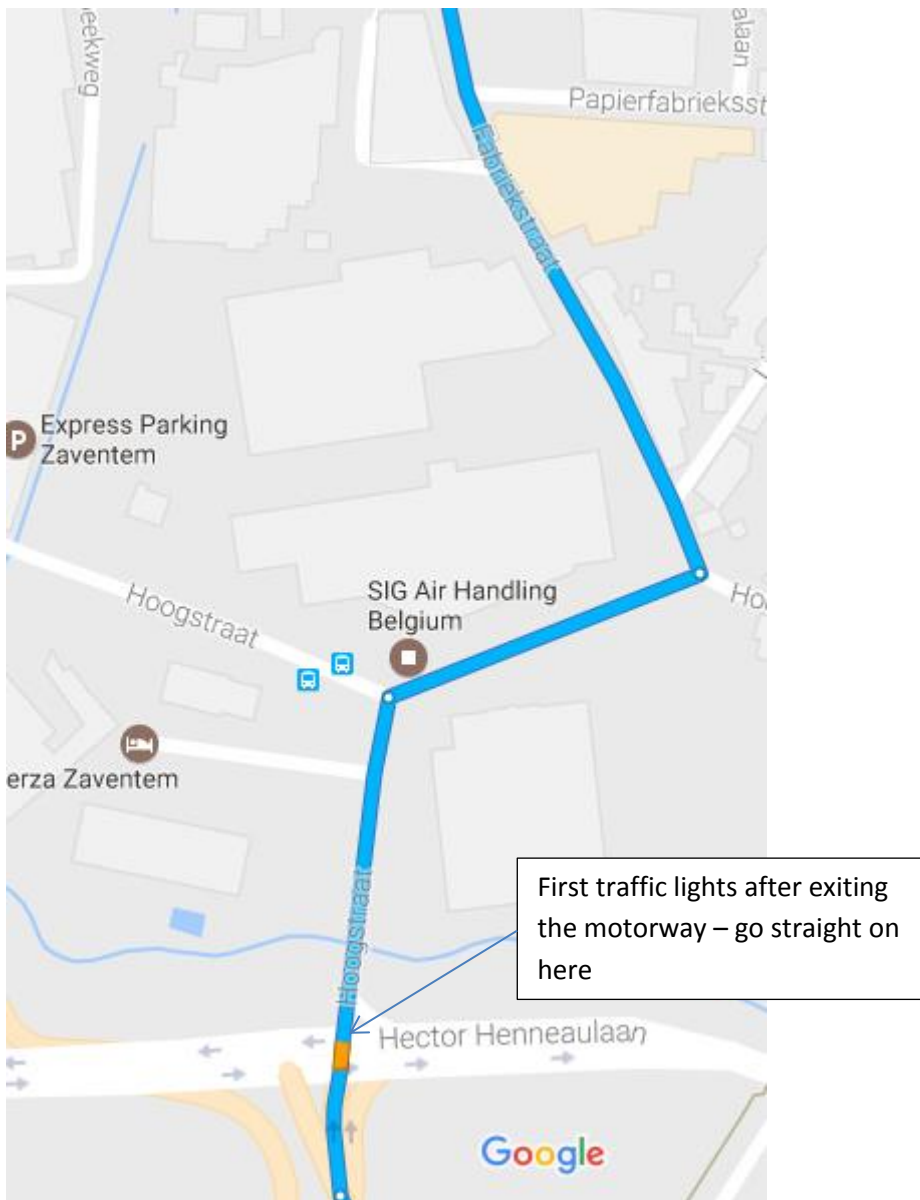

Baptismal service March 18th 2017, 11 AM

Location: OM (Operation Mobilisation) – Evangelical Church of Zaventem

Address: Fabrieksstraat 63, 1930 Zaventem

1. By car

Take to E40 in the direction of Brussels, follow the the ring (R0) in the direction of Gent/Antwerpen and take the first exit (exit 3, Zaventem Henneaulaan). At the first traffic lights continue straight ahead and follow the route as indicated below. There is plenty of parking space .

Zoom-ins:

Go underneath the (narrow) railway bridge

Go underneath the (narrow) railway bridge

## 2. By train

Stop train from Leuven to Brussels (direction 's Gravenbrakel). Time schedule is shown below.

Important: do not take the train to Zaventem airport but to Zaventem village!!!

Station	Tijd	Reistijd	Overstappen	Spoor	Vervoerwijze	Opmerkingen
Zaterdag, 18/03/2017						
Van: (B) <a href="#">Leuven</a>	10:12 Vertr	0:23	0	Vertr. A		
Naar: (B) <a href="#">Zaventem</a>	10:35 Aank					

From Zaventem train station it is about 10 minutes walk to the OM centre/Zaventem Evangelical Church.