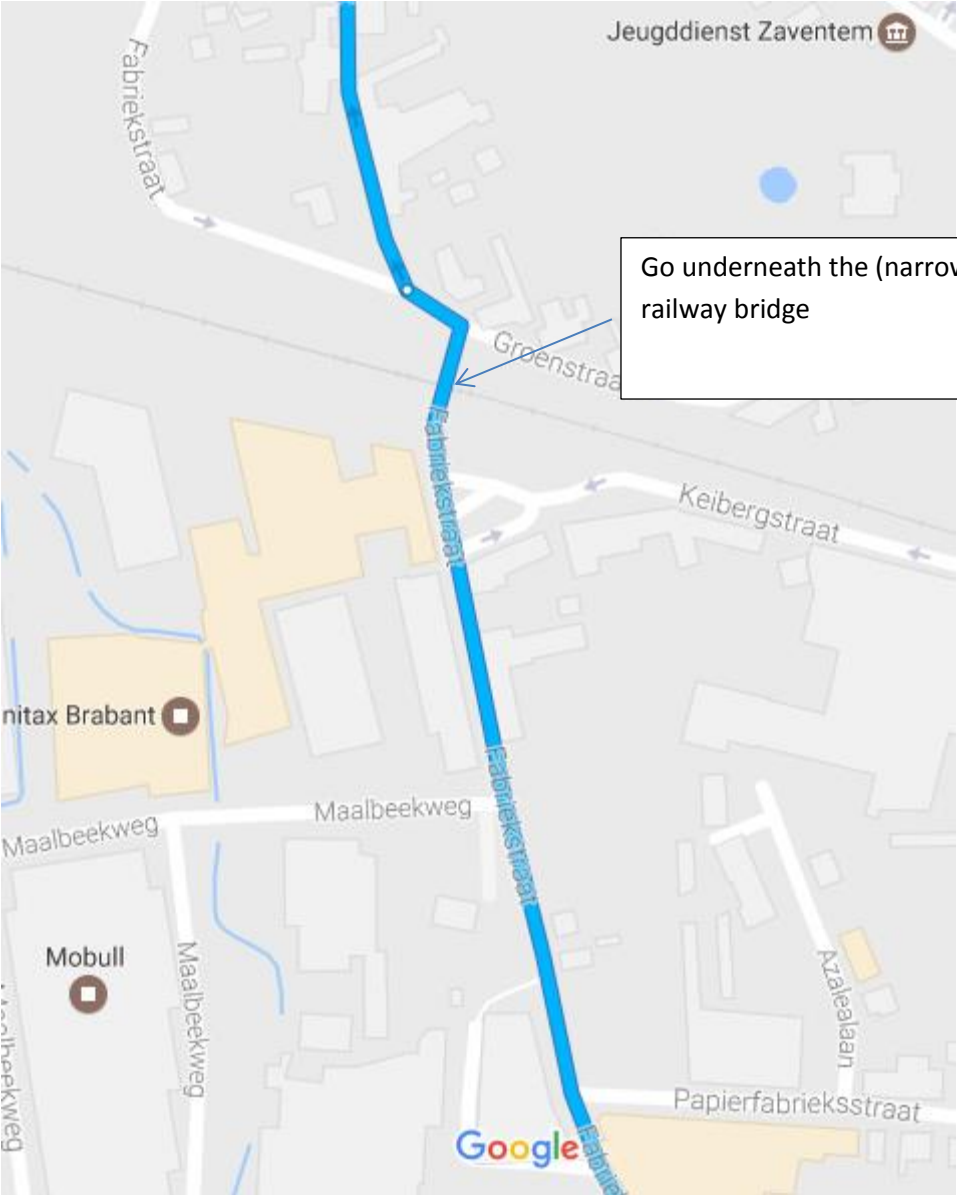

Baptismal service March 18th 2017, 11 AM

Location: OM (Operation Mobilisation) – Evangelical Church of Zaventem

Address: Fabrieksstraat 63, 1930 Zaventem

1. By car

Take to E40 in the direction of Brussels, follow the the ring (R0) in the direction of Gent/Antwerpen and take the first exit (exit 3, Zaventem Henneaulaan). At the first traffic lights continue straight ahead and follow the route as indicated below. There is plenty of parking space .

Zoom-ins:

Go underneath the (narrow) railway bridge

Go underneath the (narrow) railway bridge

## 2. By train

Stop train from Leuven to Brussels (direction 's Gravenbrakel). Time schedule is shown below.

Important: do not take the train to Zaventem airport but to Zaventem village!!!

Station	Tijd	Reistijd	Overstappen	Spoor	Vervoerwijze	Opmerkingen
Zaterdag, 18/03/2017						
Van: (B) <a href="#">Leuven</a>	10:12 Vertr	0:23	0	Vertr. A		
Naar: (B) <a href="#">Zaventem</a>	10:35 Aank					

From Zaventem train station it is about 10 minutes walk to the OM centre/Zaventem Evangelical Church.