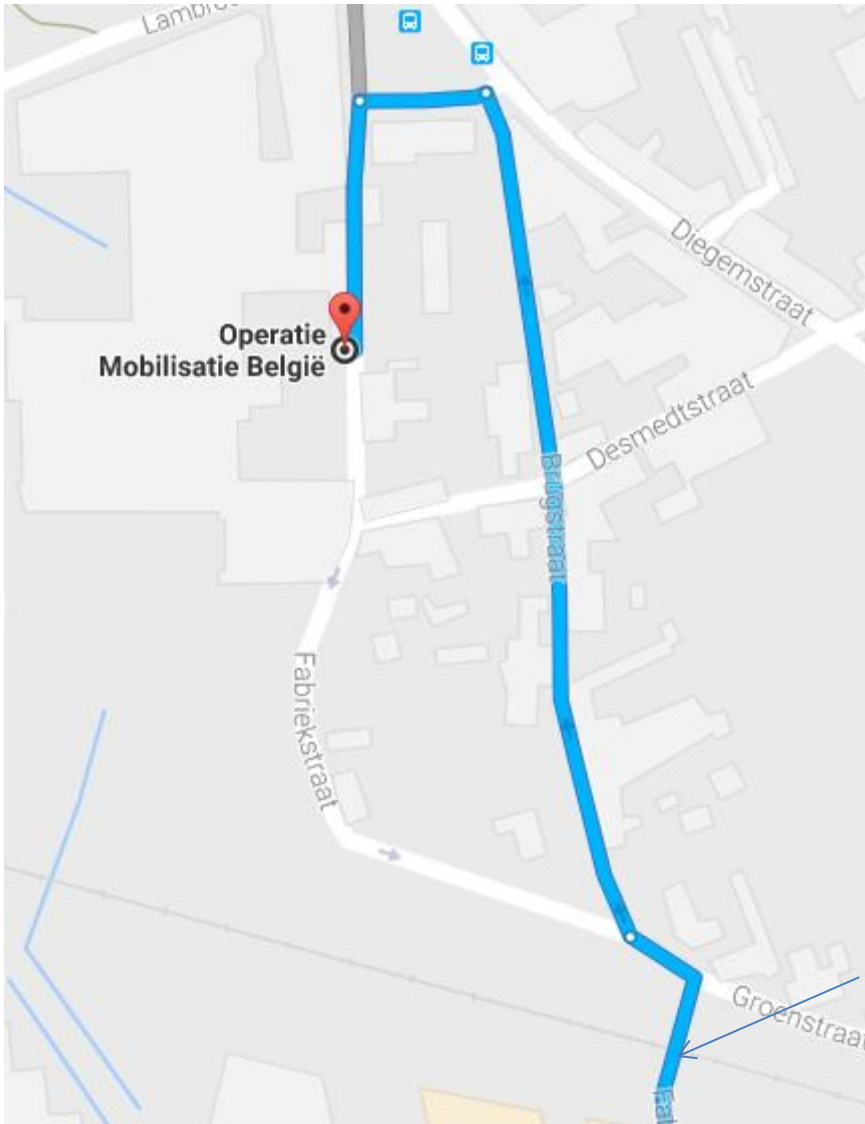

Baptismal service March 18th 2017, 11 AM

Location: OM (Operation Mobilisation) – Evangelical Church of Zaventem

Address: Fabrieksstraat 63, 1930 Zaventem

1. By car

Take to E40 in the direction of Brussels, follow the the ring (R0) in the direction of Gent/Antwerpen and take the first exit (exit 3, Zaventem Henneaulaan). At the first traffic lights continue straight ahead and follow the route as indicated below. There is plenty of parking space .

Zoom-ins:

Go underneath the (narrow) railway bridge

Go underneath the (narrow) railway bridge

## 2. By train

Stop train from Leuven to Brussels (direction 's Gravenbrakel). Time schedule is shown below.

Important: do not take the train to Zaventem airport but to Zaventem village!!!

Station	Tijd	Reistijd	Overstappen	Spoor	Vervoerwijze	Opmerkingen
Zaterdag, 18/03/2017						
Van: (B) <a href="#">Leuven</a>	10:12 Vertr	0:23	0	Vertr. A		
Naar: (B) <a href="#">Zaventem</a>	10:35 Aank					

From Zaventem train station it is about 10 minutes walk to the OM centre/Zaventem Evangelical Church.